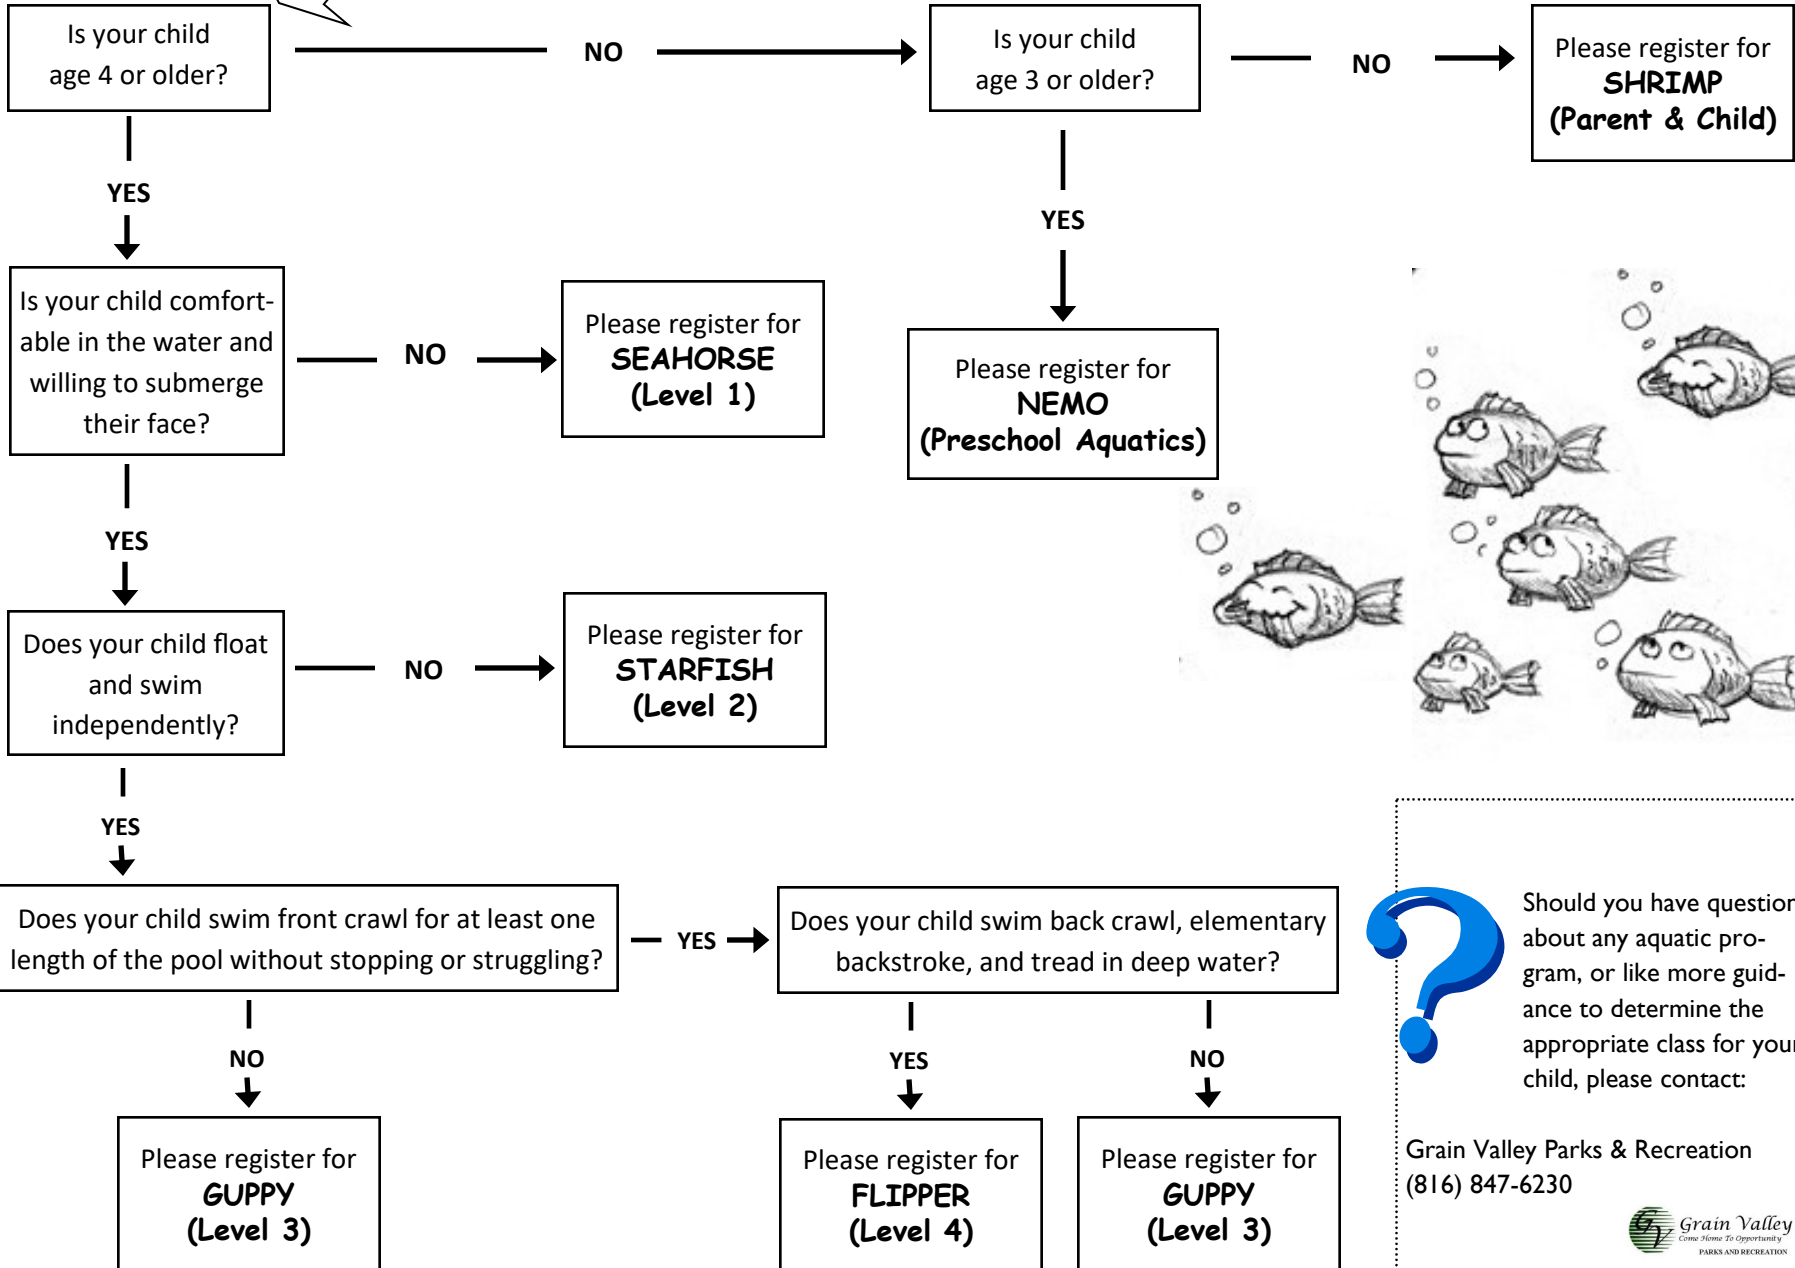

Which

group swim class is best for your child?

Should you have questions about any aquatic program, or like more guidance to determine the appropriate class for your child, please contact:

Grain Valley Parks & Recreation
(816) 847-6230